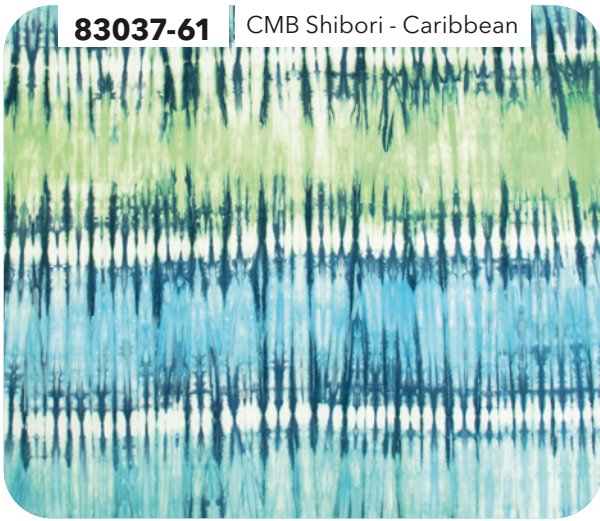

COLOR ME BANYAN Shibori

Color stripes run WOF

Chalk

ESSENTIALS

81205-10

81300-44

81230-65

81300-46

Color Me Banyan Shibori | Entire Collection 6 pcs, 2 colorways
Shipping September 2023 | Order by May 12 2023 | Scale approx. 13%
January 2023 Release

COLOR ME BANYAN Shibori

Color stripes run WOF

Cool-Aid