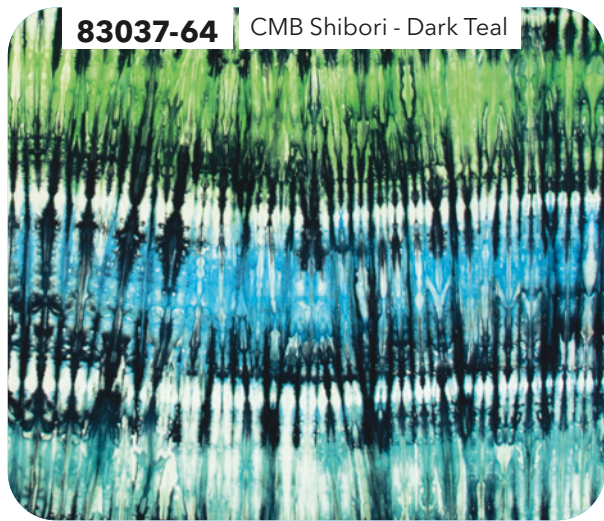

COLOR ME BANYAN Shibori

Color stripes run WOF

Cool-Aid

ESSENTIALS

81300-92