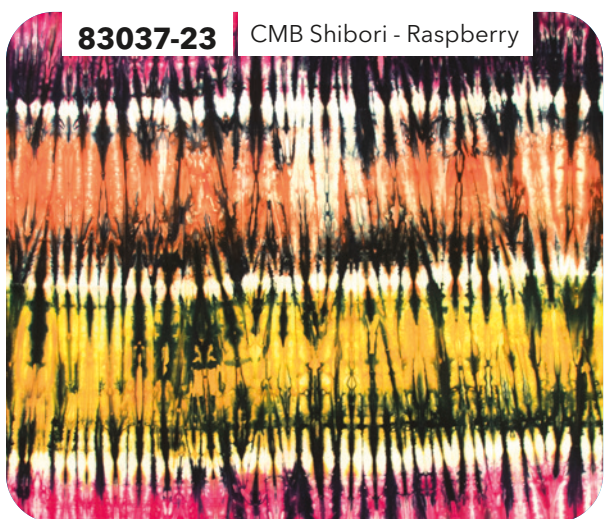

COLOR ME BANYAN Shibori

Color stripes run WOF

Chalk

ESSENTIALS

81205-10

81300-44

81230-65

81300-46

Color Me Banyan Shibori | Entire Collection 6 pcs, 2 colorways
Shipping September 2023 | Order by May 12 2023 | Scale approx. 13%
January 2023 Release

COLOR ME BANYAN Shibori

Color stripes run WOF

Cool-Aid

81300-77

81300-52

81300-59

81300-57

81600-28

Color Me Banyan Shibori | Entire Collection 6 pcs, 2 colorways
Shipping September 2023 | Order by May 12 2023 | Scale approx. 13%
January 2023 Release